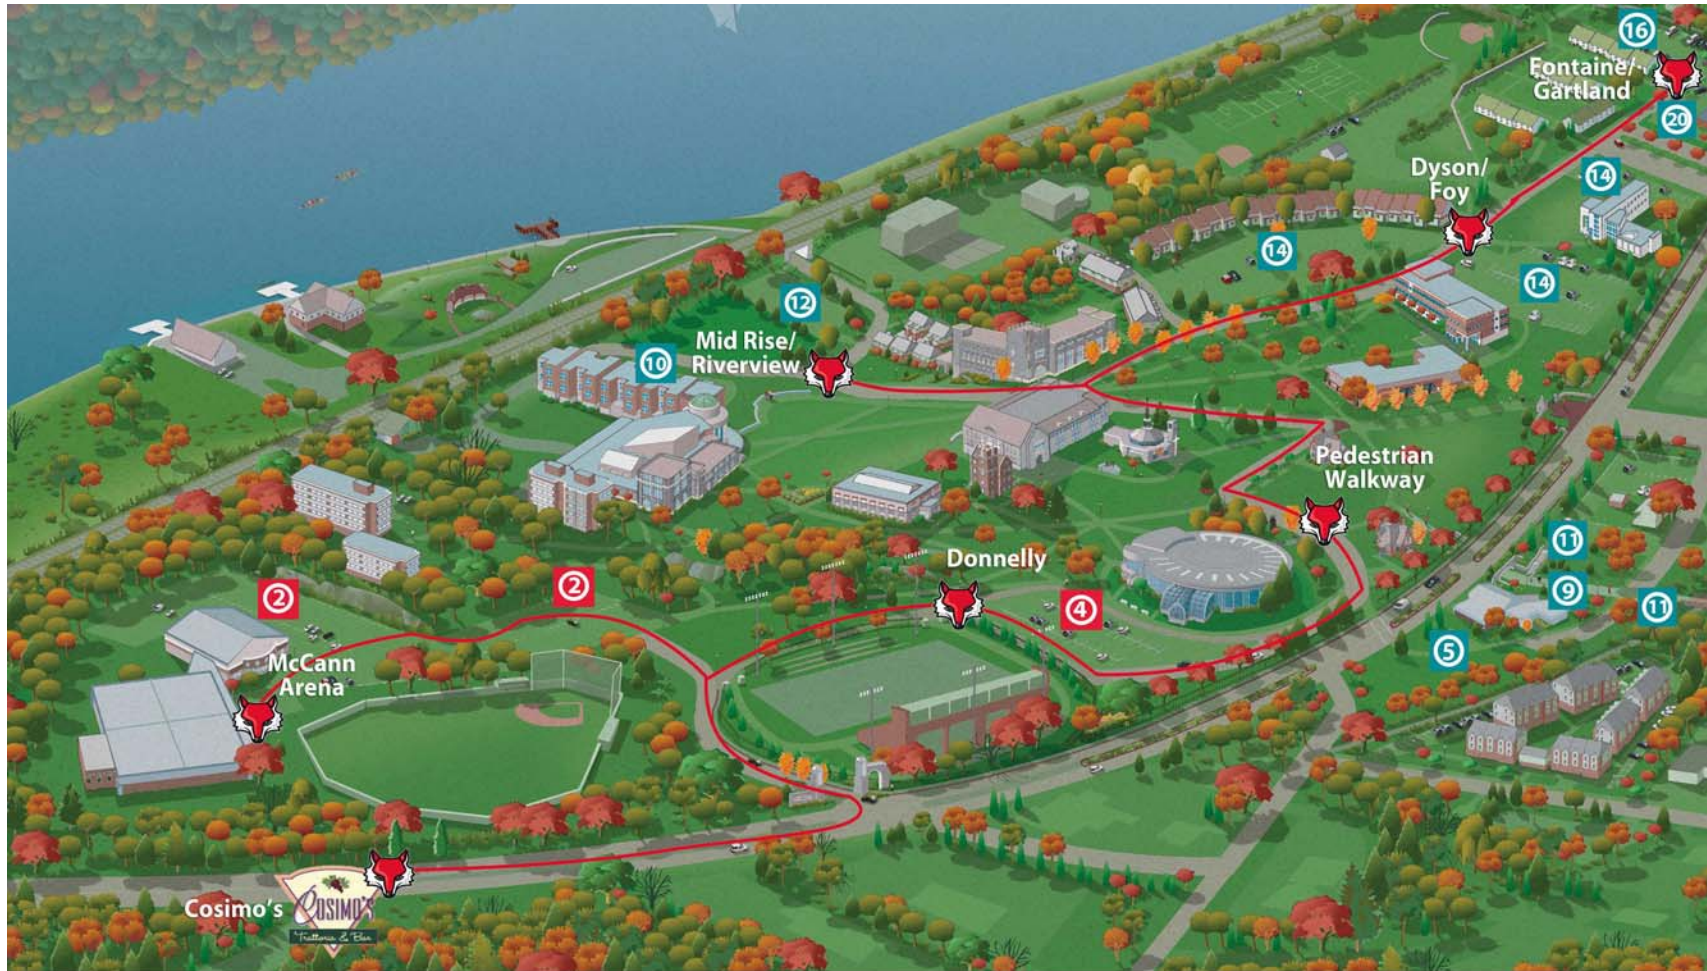

In-game – 10 minutes remaining in the second half

Post-game – 45 minutes after the conclusion of the game

Handicap Parking

Handicapped parking is available in the McCann Arena parking lot on game days, in addition to various lots on campus. Proper handicap parking identification issued by state motor vehicle departments is required. Handicap parking spots in the McCann Arena parking lot, and all campus lots, are filled on a first-come, first-serve basis. Fans seeking handicap parking that do not obtain a spot in the McCann Arena parking lot should park in the handicap spots located in the Donnelly, Midrise, Dyson or Fontaine parking lots and take the shuttle to the McCann Arena. The shuttle will return at the conclusion of the game.

Cosimo's Trattoria & Bar

Parking is available for fans before and after each Marist men's and women's basketball game at Cosimo's Trattoria & Bar. Cosimo's is located across the street from Marist at the corner of Route 9 and Delafield Street. The shuttle will make one stop at Cosimo's a half-hour prior to game time and will make one return trip after the game. For more information on Cosimo's Trattoria & Bar, visit www.cosimospoughkeepsie.com.

Marist Athletics Shuttle Map

Red Fox Club Parking Lots

- 2 McCann Center
- 2 Sheahan
- 4 Donnelly

General Parking Lots

- | | |
|---|--|
| 10 Mid Rise | 16 Gartland |
| 12 Riverview | 20 North End |
| 14 Foy | 9 Beck East |
| 14 Dyson | 5 Steel Plant |
| 14 Fontaine | 11 Beck West/Fulton |

Map Key

- Shuttle Stop
- Shuttle Route